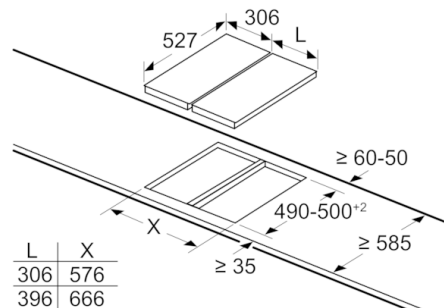

① Rendija de ventilación necesaria.

Dimensiones en mm

measurements in mm

When installing two or more Domino units side-by-side, one or more assembly kits are required (2 units = 1 assembly kit, 3 units = 2 assembly kits, etc.).