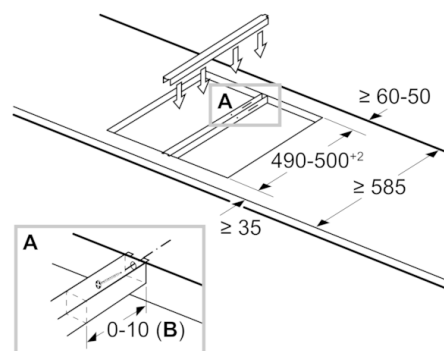

B: Dependent on the cut-out depth