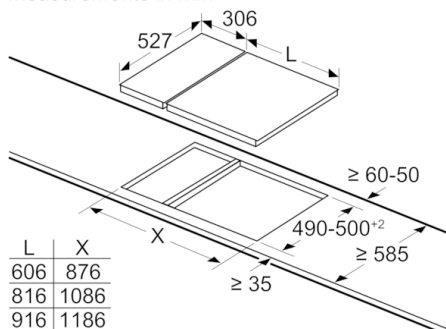

When installing a Domino unit right next to a hob, an assembly kit (HEZ394301) is required.