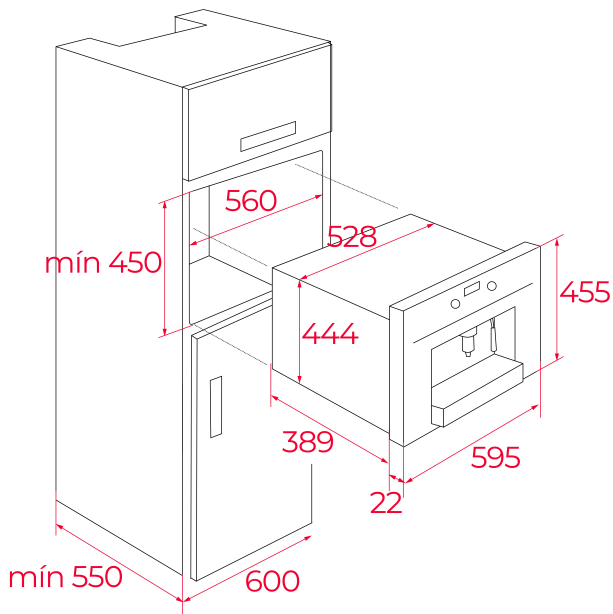

**TEKA****MAESTRO CLC 855 GM**

Built-in Coffee Maker with 30 programs and 15 bar pressure

Coffee  
beansGround  
coffee**REFERENCE**

REF: 111630004

EAN: 8434778010541

**FEATURES**

Urban Colors Edition  
 Automatic built-in coffee machine  
 Self-cleaning function  
 Intensity and coffee size regulation  
 Touch control display with knobs  
 30 automatic programs  
 Capacity: 2 cups at once  
 Adjustable height system for different cup sizes  
 Milk frother and hot water pipe  
 Integrated steel grinder for natural coffee beans  
 Coffee beans container, 200 grams capacity  
 Availability for ground coffee  
 15 bar pump pressure  
 1.8 litres water tank  
 Waste container  
 Descaling function  
 Installation with telescopic rails for easy pull out of the coffee maker

**DIMENSIONS****Product height (mm):** 455**Product width (mm):** 595**Product depth (mm):** 412**Product length (mm):****Net weight (Kg):** 23**TECH SPECS**

Power rate (V): 220-240

Frequency (Hz): 50/60

Maximum Nominal Power (W): 1350

**COLOURS**

111630004 Black Glass

41598030 Stone Grey Glass

41598030 Reflex glass

41598030 Steam Grey Glass

41598030 Black Glass with StainlessSteel frame